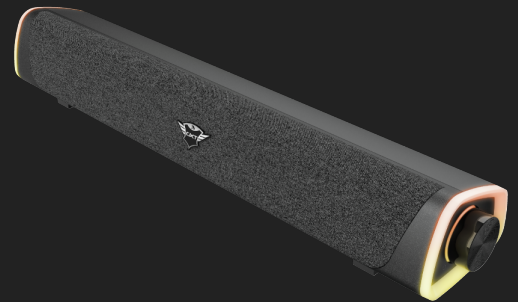


**#24482**

RGB Illuminated Soundbar

RGB gaming soundbar with rainbow wave lighting and easy-to-reach volume control

Key features

- Gaming soundbar (12W) to upgrade your gaming audio experience
- Slim, space-saving design easily fits below a TV or PC monitor
- Rainbow wave RGB lighting to match your setup
- Make quick volume adjustments whilst gaming with the large control dial
- Play music from your device with the analogue (3.5mm) input

What's in the box

- Soundbar
- User guide

System requirements

- USB port for power
- 3.5 mm audio connection