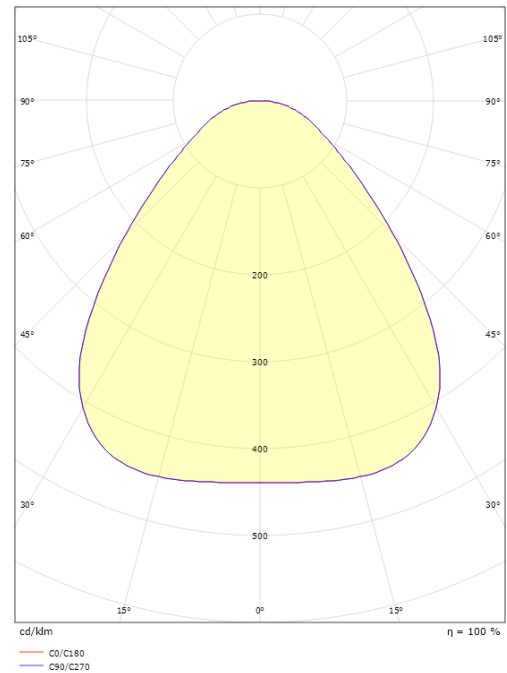

Light technic

Type of light source: LED
 Luminous flux: 3280lm
 Efficacy: 91 lm/W
 Colour temperature: 3000K
 Colour rendering (CRI): Ra>80
 MacAdams factor: SDCM: 3
 Lifetime: L80/B20>100,000
 Lifetime: L90>50,000
 Light distribution: Direct
 Optic: Plastic opal prism
 Beam angle: 85°
 UGR: UGR<22

Housing: Aluminium
 Colour: Black
 Optics: Acrylic (PMMA)

Mounting/Connection

Mounting: Surface, Indoor
 Connection: Screwless terminal block

Dimensions

Height (mm) H: 55
 Diameter (mm) D: 470
 Weight (kg) gross/net: 4.55 / 4.433

Packaging

Packing dimensions (mm): 475 x 480 x 60

7 0 2 1 9 8 6 0 6 0 1 8 8