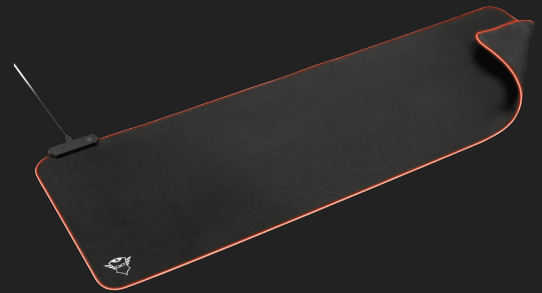

**#23395**

RGB Mouse Pad

XXL Mouse pad with RGB illumination and optimized surface texture for precise and smooth control

Key features

- Flexible design with comfortable fabric surface
- RGB LED illuminated edges, adjustable without software
- XXL surface design (930 x 300 x 3 mm)
- Optimised for all sensitivity settings and sensors
- Non-slip rubber base
- 1.8m braided cable

What's in the box

- XXL Mousepad
- Gaming sticker

System requirements

- USB port

FLEXIBLE
MATERIAL

SURFACE AREA
930X300MM

OPTIMIZED
TEXTURE