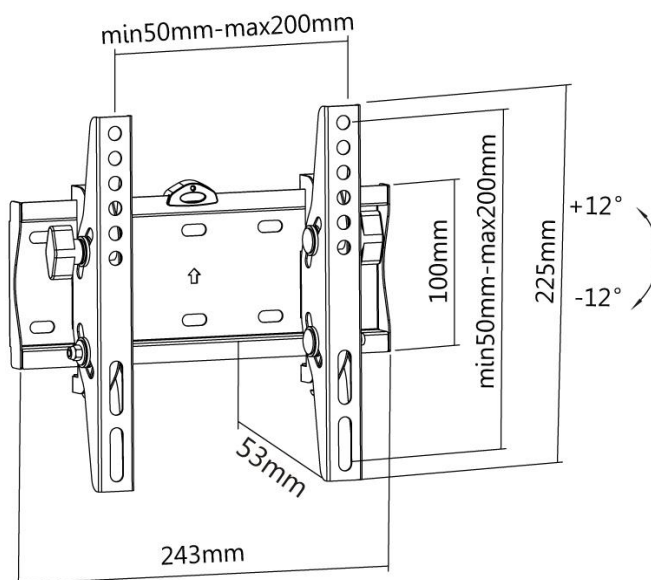

reflecta PLANO Slim 42-2020T

Product information:

- Tiltable universal wall mount for TVs/screens
- Max loading weight: 30 kg
- Profile: 53 mm
- 23"-42" (58-107 cm) Diagonal
- Vesa: 75x75, 100x100, 200x100, 200x200
- Tilt: +/-12°
- Also compatible with Curved TVs
- Material: Steel (powder coated)
- Dimensions: 243x225x53 mm
- Integrated water level
- Direction indicator