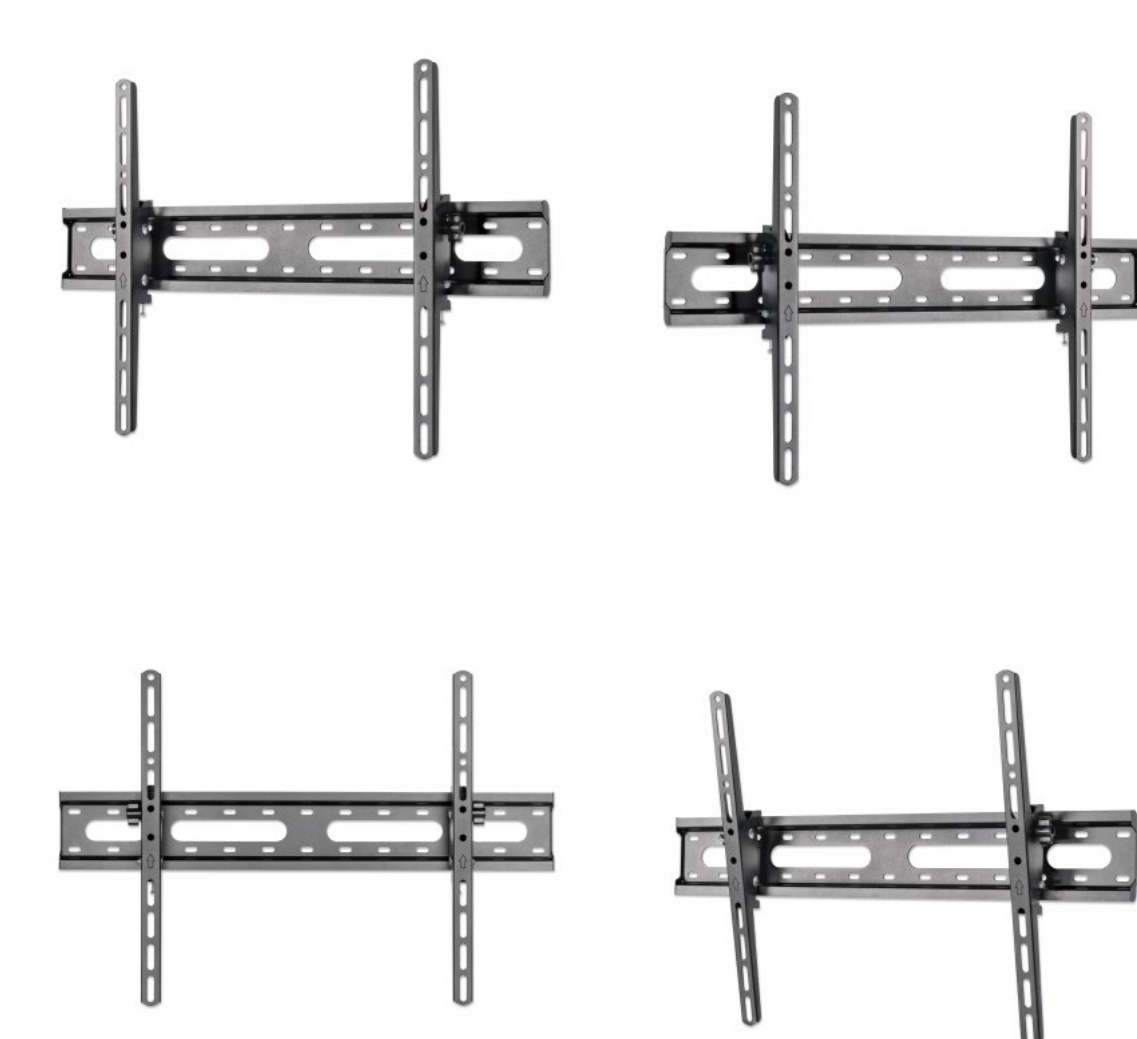

Tilting TV Wall Mount

Holds One 37" to 70" TV up to 45 kg (100 lbs.), -/+12° Tilt, Black

Part No.: [462280](#)

EAN-13: 0766623462280 | UPC: 766623462280

TV Tilting Wall Mount - an adjustable mounting bracket that puts displays in the right perspective and avoids annoying glare

The Manhattan Tilting TV Wall Mount safely holds your TV and offers a tool-free -35 to 35° tilt adjustment with the turn of a knob for optimized views. Constructed of high-quality, powder-coated steel, it fits flat and curved LCD, LED or plasma TVs up to 70" and weighing up to 45 kg (100 lbs.). This TV mount offers VESA compliance up to 600x400, and it's great for residential, office, hospitality, classroom, conference room, digital signage and other commercial applications.

Features:

- Supports one 37" to 70" TV up to 45 kg (100 lbs.)
- Optimized views with -12 to 12° tilt and tool-free adjustment
- Holds TV only 53 mm (2 in.) from wall
- Heavy-duty steel construction with powder coating
- Includes attachable bubble level
- Rail screws to hold the TV in place for an additional layer of safety
- Meets VESA standards: 200x200, 300x200, 400x200, 300x300, 400x300, 400x400, 600x400
- Lifetime warranty

Package Contents

- Tilting TV Wall Mount
- Attachable bubble level
- Installation hardware with instructions

For more information on Manhattan products, consult your local dealer or visit www.manhattan-products.com.