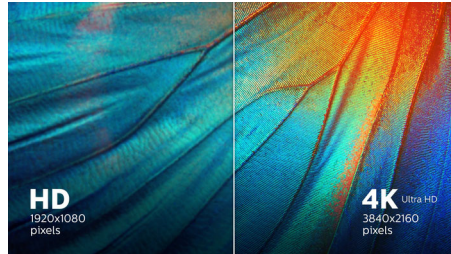

UltraClear 4K UHD Resolution

These Philips displays utilise high-performance panels to deliver UltraClear, 4K UHD (3840 x 2160) resolution images. Whether you are a demanding professional requiring extremely detailed images for CAD solutions, a user of 3D graphics applications or a financial wizard working on huge spreadsheets, Philips displays will make your images and graphics come alive.