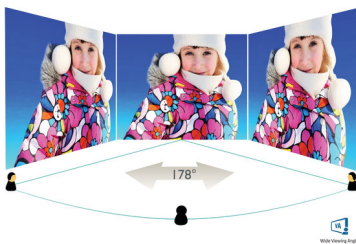

VA display

The Philips VA LED display uses an advanced multi-domain vertical alignment technology that gives you super-high static contrast ratios for extra-vivid and bright images. While standard office applications are handled with ease, it is especially suitable for photos, web browsing, films, gaming and demanding

graphical applications. Its optimised pixel management technology gives you a 178/178 degree extra-wide viewing angle, resulting in crisp images.