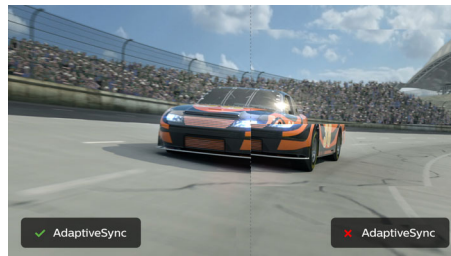

Adaptive-Sync technology

Gaming shouldn't be a choice between choppy gameplay or broken frames. Get fluid, artefact-free performance at virtually any frame rate with Adaptive-Sync technology, smooth quick refresh and ultra-fast response time.