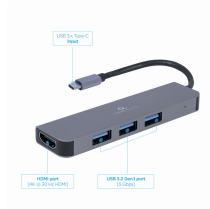

# USB Type-C 2-in-1 multi-port adapter (Hub + HDMI)

A-CM-COMBO2-01

- 2-in-1: 3-port USB hub and 4K HDMI port
- Superspeed USB 3.2 Gen 1 (5 Gbps) data transfer via USB hub
- Plug & Play

## Features

- 3-port USB 3.2 Gen 1 (5 Gbps) hub
- HDMI port with UHD 4K @30 Hz support
- Durable premium style metal housing

## Specifications

Input: USB 3.x Type-C male; 9 cm cable length  
 USB output: 3 x Type-A (female), USB 3.2 Gen 1 (5 Gbps)  
 HDMI output: type-A (female), max. resolution: 4K @ 30 Hz  
 Dimensions: 80 x 23 x 17 mm