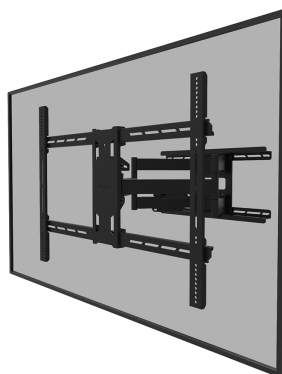

WL40S-950BL18

NEOMOUNTS SELECT HEAVY DUTY TV WALL

SPECIFICATIONS

GENERAL

Min. screen size*	55 inch
Max. screen size*	110 inch
Max. weight	125 kg (per screen)
Screens	1
VESA pattern	300x200 mm 300x300 mm 350x350 mm 400x200 mm 400x300 mm 400x400 mm 400x500 mm 400x600 mm 440x400 mm 500x400 mm 600x200 mm 600x300 mm 600x400 mm 600x500 mm 600x600 mm 680x300 mm 800x200 mm 800x400 mm 800x500 mm 800x600 mm
VESA minimum	300x100
VESA maximum	800x600
Distance to wall	8,2-70 cm

FUNCTIONALITY

Height adjustment	0-1 cm
Type	Full motion
Height	63 cm
Width	88 cm
Depth	8,2 cm
Tilt (degrees)	+5°, -15°
Swivel (degrees)	+45°, -45°
Rotate (degrees)	+3°, -3°
Lockable	Not lockable

INFORMATION

Neomounts

Neomounts

Neomounts Select WL40S-950BL18 full motion wall mount for 55-110" screens - Black

The Neomounts Select WL40S-950BL18 is a full motion heavy-duty wall mount for flat screens up to 110" with a maximum weight capacity of 125 kg. The versatile tilt (20°) and swivel (90°) technology allows you to create the optimum viewing angle. Level adjustment is available for the perfect installation.

The WL40S-950BL18 has a depth of 8,2-70 cm and is suitable for screens that meet VESA hole pattern 300x200 to 800x600 mm. For extra-large VESA patterns (800x600 to 1200x900), the optional VESA adapter set AWLS-950BL1 is available.