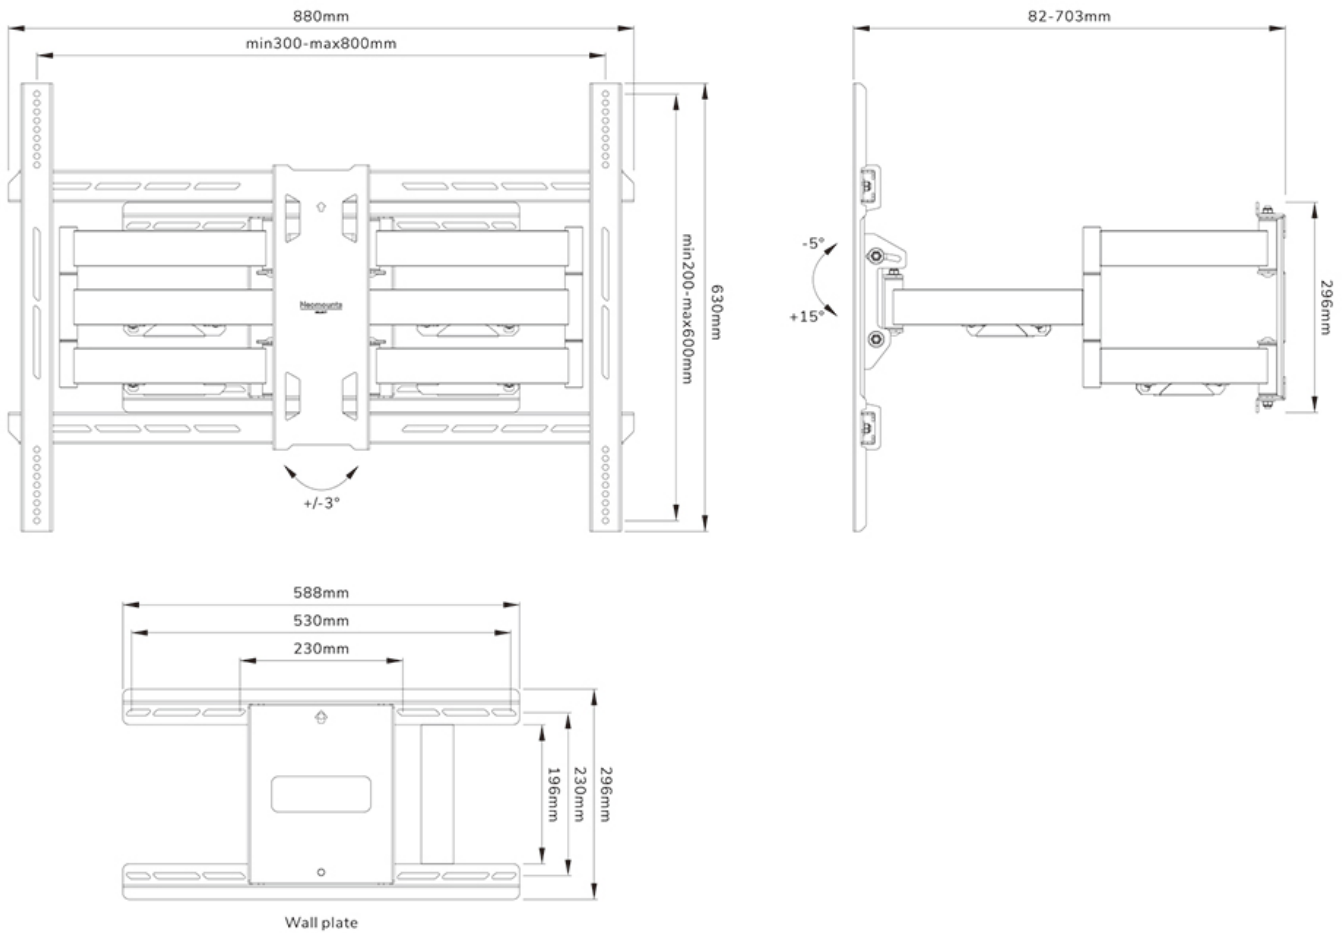

WL40S-950BL18

NEOMOUNTS SELECT HEAVY DUTY TV WALL

Neomounts