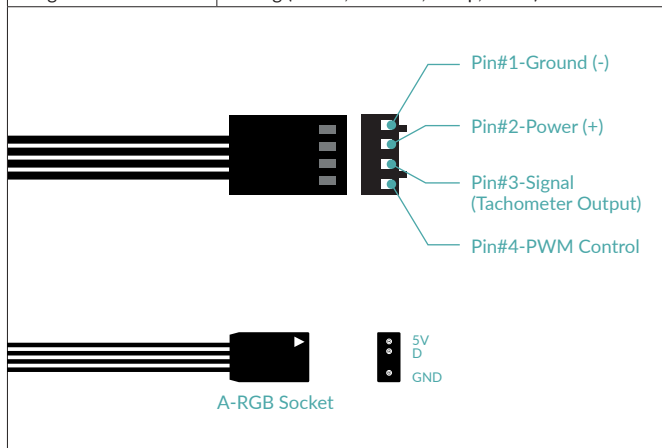

## General Specifications

Compatibillity	Intel® 1700, 1200, 115X, 2011-3*, 2066* *Square ILM AMD® AM4, AM3(+)
TIM	MX-5 (0.8 g)
Pump & Fan Connector	4-Pin Connector
LED Connector	3-Pin 5V-D-GND Connector
Weight	2019 g (3 Fans, Radiator, Pump, Tubes)

## Pump/Cold Plate Specifications

VRM Fan	40 mm, 1000–3000 rpm (Controlled by PWM)
Pump	800–2000 rpm (PWM gesteuert)
Power Consumption	0.5 W–2.7 W Pump and VRM Fan
Tube Length	450 mm
Tube Diameter	Outer: 12.4 mm Inner: 6.0 mm
Dimensions	78 (L) x 53 (W) x 98 (H) mm

## Fan Specifications

Speed	200–1800 rpm
Airflow	68.9 cfm   117.06 rpm
Static Pressure	2 mm H <sub>2</sub> O
Noise Level	0.3 Sone
Fan Dimensions	140 (L) x 140 (W) x 27 (H) mm
Speed Control	Pulse Width Modulation
Bearing	Fluid Dynamic Bearing
Current/Voltage	0.17 A/12 V
<b>RGB Specifications</b>	
LEDs	12 A-RGB LEDs
Current/Voltage	0.4 A/5 V

## Radiator Specifications

Material	Aluminum
Dimensions	458 (L) x 53 (W) x 138 (H) mm