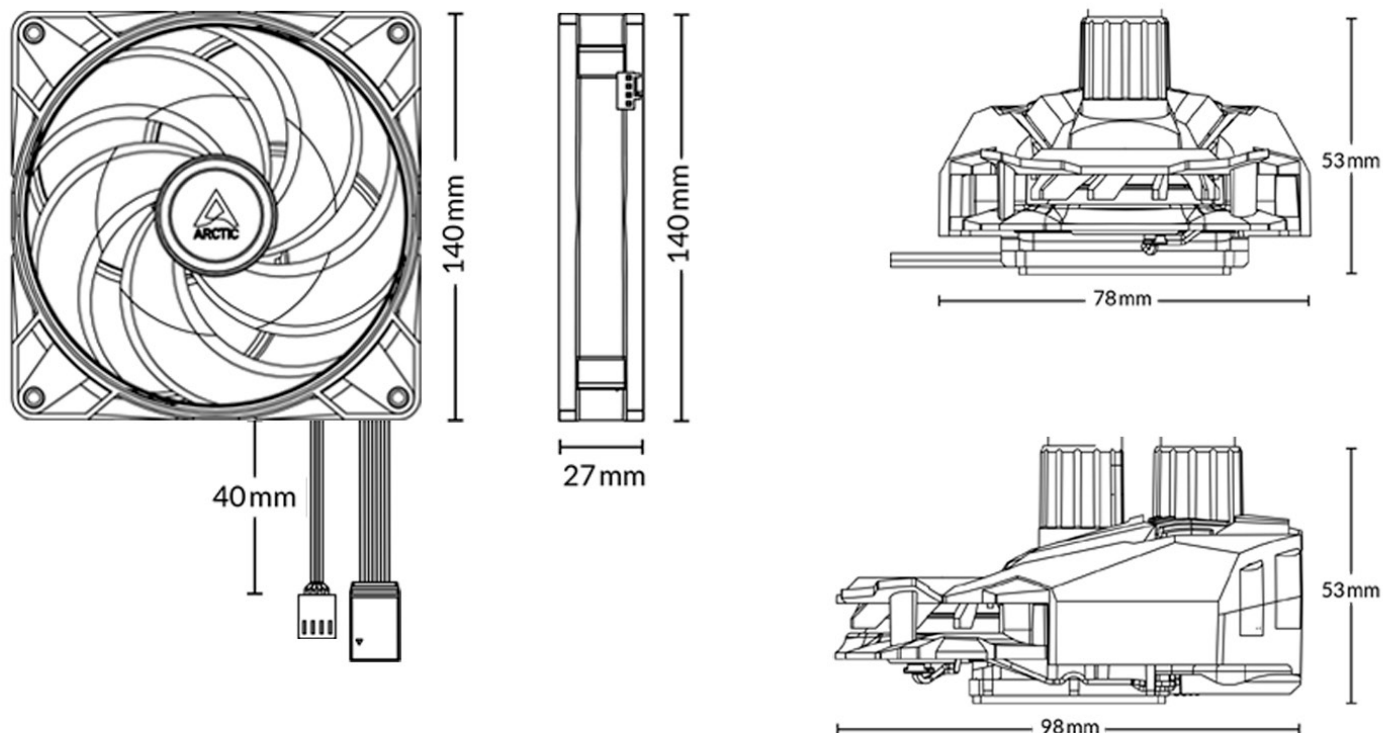

Liquid Freezer II 420 A-RGB

Multi Compatible All-in-One CPU Water Cooler with A-RGB

All materials are compatible with RoHS requirements

Product Information

Manual