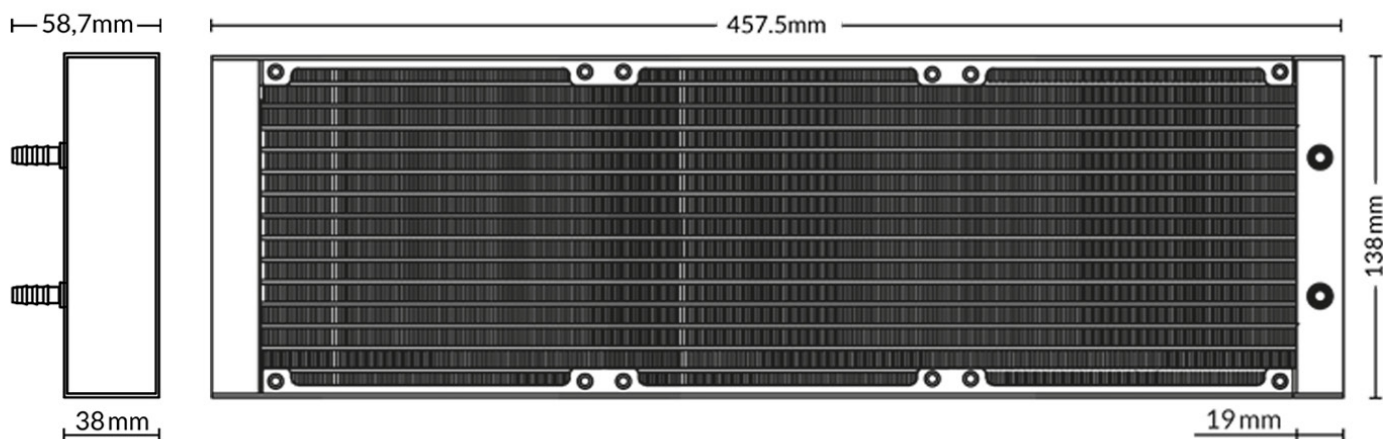

Liquid Freezer II 420 A-RGB

Multi Compatible All-in-One CPU Water Cooler with A-RGB

All materials are compatible with RoHS requirements

Product Information

Manual