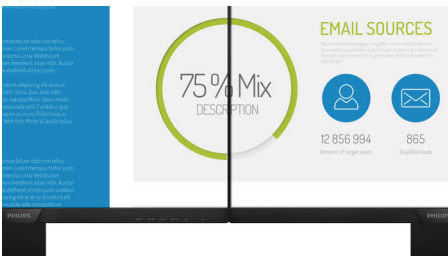

Ultra-narrow Border

The new Philips displays feature ultra-narrow borders which allow for minimal distractions

and maximum viewing size. Especially suited for multi-display or tiling setups like gaming, graphic design and professional applications, the ultra-narrow border display gives you the feeling of using one large display.