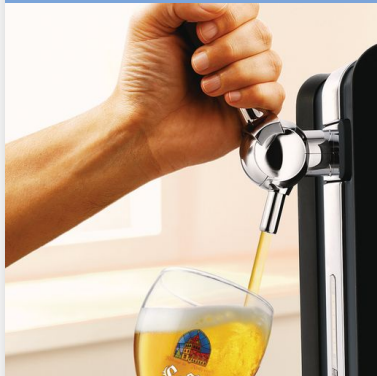

PHILIPS

Home beer draft
system

PerfectDraft

70 W

6-l Kegs

30 days of beer, 3°C

LCD display (temp, volume)

HD3720/25

Fresh, cold draught beer at home

Beer tap unit

Now you can start to enjoy a glass of fresh cold draft beer at home with this Philips beer tap unit HD3720/25.

Your favourite draught beer

- Available in a variety of preferred beer brands

Freshest taste

- 30 days fresh beer, 3°C cold

The perfect experience

- Real tap handle, metal 6 l kegs

Cooling for perfect quality

- Robust design, solid insulation
- LCD display with temperature, volume and freshness indication

Clean and simple

- Easy to remove the tap handle (child safe)
- Opens at the front, easy to change your kegs
- Hygienic installation, tube delivered with each new keg
- Removable dishwasher proof drip tray