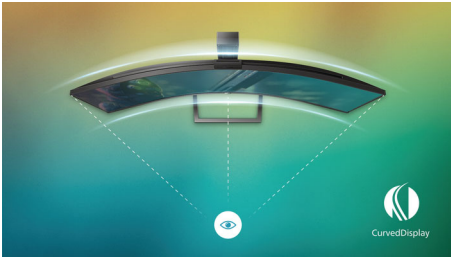

Immersive visuals

- Curved display design for a more immersive experience
- VA display delivers awesome images with wide viewing angles
- Crystal clear images with Quad HD 2560 x 1440 pixels
- SmartImage HDR gives optimal viewing from your HDR content

Features designed for you

- LowBlue mode and Flicker-free easy-on-the eyes viewing
- EasySelect menu toggle key for quick on-screen menu access

PHILIPS

Quad HD gaming monitor
Momentum 5000 27" (68.5 cm), 2560 x 1440 (QHD)

27M1C5500VL/00

Highlights

Curved display design

Desktop monitors offer a personal user experience, which suits a curved design very well. The curved screen provides a pleasant yet subtle immersion effect, which focuses on you at the centre of your desk.