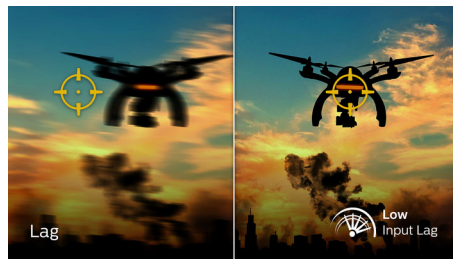

165 Hz Gaming

You play intense, competitive gaming. You demand display with lag free, ultra-smooth images. This Philips display redraws the screen image up to 165 times per second, effectively faster than a standard display. A lower frame rate can make enemies appear to jump from spot to spot on the screen, making them difficult targets to hit. With 165 Hz frame rate, you get those critical missing images on the screen which shows enemy movement in ultra-smooth motion so you can easily target them. With ultra-low input lag and no screen tearing, this Philips display is your perfect gaming partner

1 ms MPRT fast response

MPRT (motion picture response time) is a more intuitive way to describe response time, which directly refers to the duration between seeing blurry noise and clean, crisp images. The Philips gaming monitor with 1 ms MPRT effectively eliminates smearing and motion blur and delivers sharper and more precise visuals to enhance your gaming experience. The best choice for playing thrilling and twitch-sensitive games.

Low Input Lag

Input lag is the amount of time that elapses between performing an action with connected devices and seeing the result on screen. Low input lag reduces the time delay between entering a command from your devices to monitor, greatly improving play on twitch-sensitive video games, particularly important for playing fast-paced, competitive games.