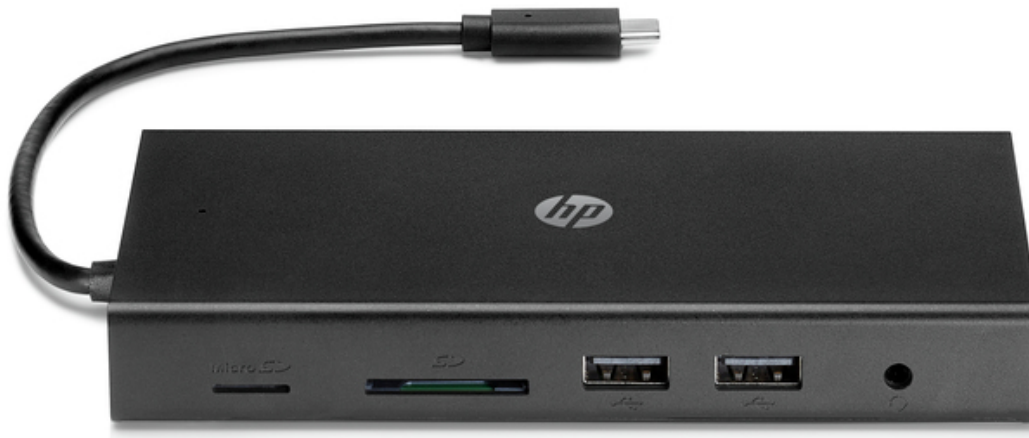

HP Travel USB-C Multi Port Hub

Connected. Charged. Compatible.

Travel light with the USB-C® hub that weighs only 0.378 lb / 171 g. Now, you can charge and connect all your devices with just one hub that includes six ports for data transfer, accessories and charging. Plus, enjoy a connection that is designed to support 1 Gbps RJ45 ethernet port and USB-C® connector that allows you to stream to both HDMI and VGA simultaneously.¹

Connect to any device, anytime

Enjoy a convenient hub for all your connectivity needs, with a USB-C® port for pass-through charging to your laptop, plus USB 3.0 ports for up to 5 Gbps signaling rate and USB 2.0 ports for accessory connectivity.²

One port for connectivity and power

Only one USB-C® port required for powering your laptop and all your accessories.

Seamless connection. Smooth streaming.

Connect to your displays with ease using this single USB-C® hub with simultaneous HDMI and VGA connection.¹

HP Travel USB-C Multi Port Hub

Featuring

Stay connected, stay working

Enjoy an internet connection you can count on using the 1 Gbps RJ45 Ethernet port.

More memory. More convenience.

Save time using a memory card reader that transfers both SD and Micro SD (TransFlash) content simultaneously.