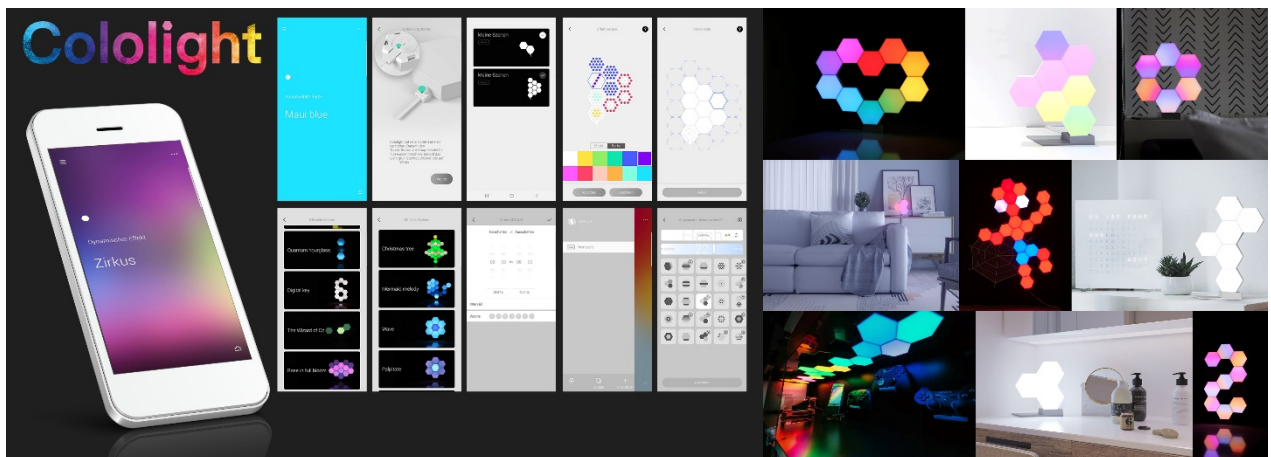

Cololight PRO

Smart Home RGB LED lighting system with expandable modules for individual design

Single LED module as extension for Cololight and Cololight PRO system. Only works in combination with a Cololight Starter or Stone-Kit. Includes 1pcs connector.