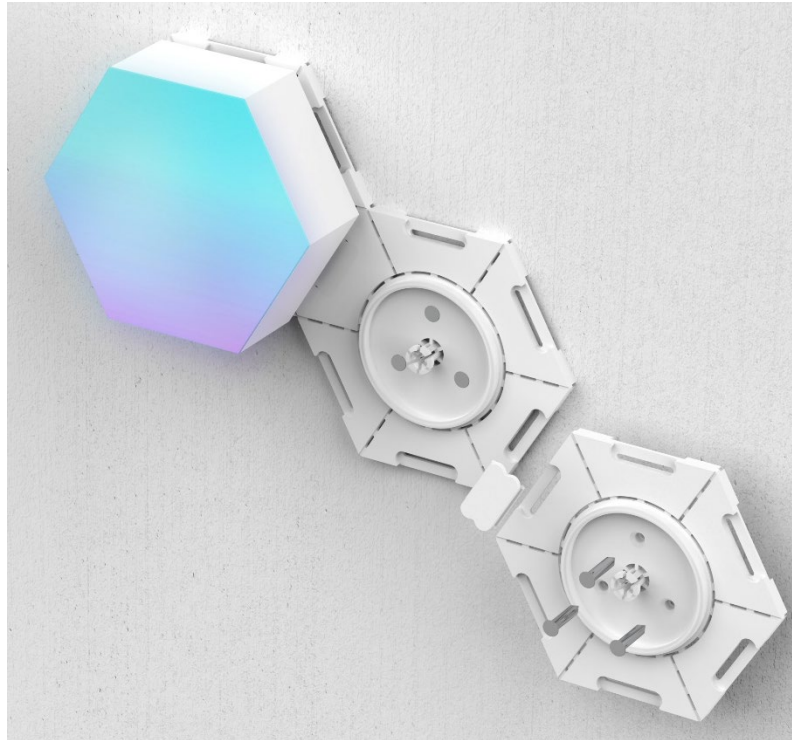

# Cololight PRO

**Smart Home RGB LED lighting system with expandable modules for individual design**

Put your Cololights to the wall! With the special wall mount, it might be easier as you think!

Incl. dowels and screws. 10pcs brackets in the package. Very easy mounting. Not necessarily, every module needs a bracket. Individual modules can also float freely and are given the necessary support by the overall structure.

# Cololight **PRO**