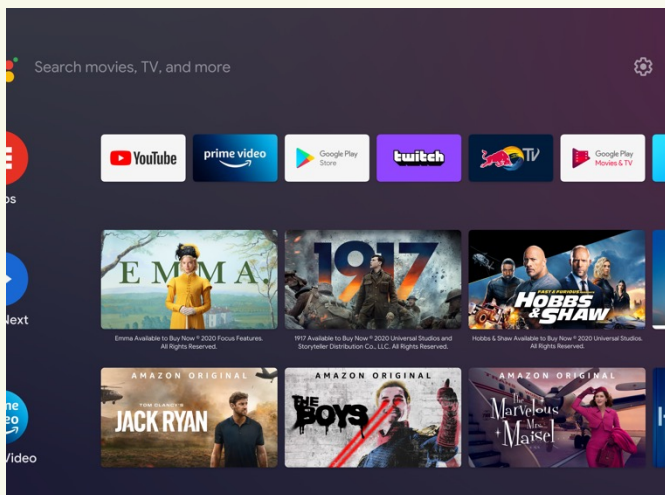

Specifications

Light Engine

Display technology: TI DLP
Light source: LED RGGB 4 channels
Light sources: last over 30.000 hours
Colorimetry & metadata: REC.709
Contrast ratio: 1,000:1
Resolution: 1,920 x 1,080 pixel
Throw ratio: 1.2:1
Screen size (diagonal): 75 cm–305 cm / 30"–120"
Screen distance: 78 cm–320 cm / 31"–126"
Aspect ratio: 16:9 and 4:3
Lens Protection

Image Settings

Projection Modes: front, back
Focus adjustment: auto
Keystone correction: auto (vertical)
5 corner correction: yes
Digital Zoom: yes
Light sensor: automatic brightness adjustment

Connection

HDMI: x1
USB 2.0: x1
USB type C: x1 (video)
Digital audio output: x1
Analog audio output: x1
Wi-Fi: 802.11a/b/g/n/ac Dual 2.4 and 5GHz
BT: 5.0: to pair remote, gamepad, speaker.
Bluetooth speaker function when projector is off with the dedicated back button

Power Source

Power Charger Adapter -
Battery: 21,000mAh, last up to 4h

Sound

Internal Speaker: 2x12 Watts with active and passive

Technology

Android TV™ / Full catalog of Apps
OS: AndroidTV
CPU: AMT972 QuadCore

Internal Media Player

Thousand of supported files depending on the installed Apps (VLC, MX Player pro...)

Dimensions

Unpacked (W x D x H):
158x150x119mm / 6.22x5.91x4.69
Weights: 1.96kgs / 4.32lb

Standard Package Includes

Projector
Remote control with 2x AAA battery
Quick start guide with warranty card
Charger and cables (UK, CH, US, EU)
HDMI to HDMI cable
USB-C to USB-C cable

Models

PPX720/INT (international)
EAN: 7640186961035
UPC: 793565993442