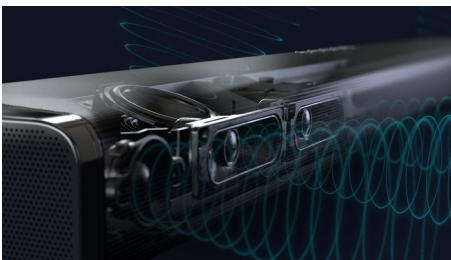

Dolby Atmos and Dolby Surround

Get the full Dolby Atmos experience from this soundbar's up-firing speakers. Your favourite

movies and shows will sound breathtakingly realistic as sound flows above and around you. If you're watching non-Atmos content, the soundbar switches to Dolby Surround.

IMAX Enhanced

This powerful soundbar is certified IMAX Enhanced, which means that it's capable of delivering an audio experience that truly takes you to another world. The 240 W subwoofer looks great freestanding and the soundbar itself has a low profile for simple placement.