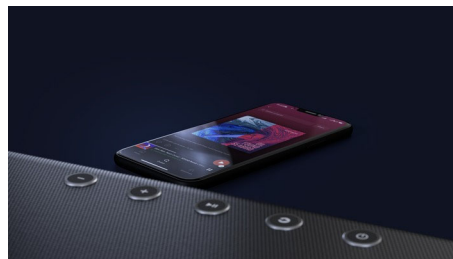

All of your favourite sources

For music, Spotify Connect lets you stream Spotify's best-quality signal over Wi-Fi. You can also stream hi-res playlists from your mobile device via Apple AirPlay 2 or Bluetooth. For movies and gaming, 4K pass-through lets you

B95/10

connect 4K HDR video sources with no loss of resolution.