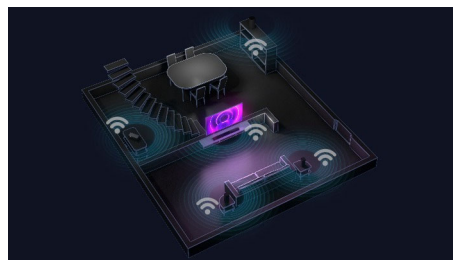

Stunning sound. Rich deep bass

This soundbar creates a breathtaking sound experience. 5.1.2 channels fill any room with rich, deep soundtracks, thunderous effects and sparkling dialogue. The wireless subwoofer adds impact to every explosion and every beat.

Dolby Atmos and Dolby Surround

Get the full Dolby Atmos experience from this soundbar's up-firing speakers. Your favourite

movies and shows will sound breathtakingly realistic as sound flows above and around you. If you're watching non-Atmos content, the soundbar switches to Dolby Surround.

Play-Fi. Multi-room and more

Easy Play-Fi compatibility will make this soundbar the star of your multi-room set-up. You can sync Play-Fi-compatible speakers for multi-room audio or even create a true surround-sound system—all via the Philips Sound app or the Play-Fi app.