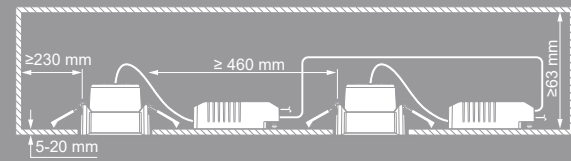

1-KIT

STAKE

2700K WARM WHITE

- 450 LUMEN 6,1W
- 5 YEAR LED GUARANTEE
- ANTI GLARE UGR <19
- DIMMABLE
- PARALLEL CONNECTION
- BEAM ANGLE 36°

STAKE

2700K WARM WHITE

- 450 LUMEN 6,1W
- 5 YEAR LED GUARANTEE
- ANTI GLARE UGR <19
- DIMMABLE
- PARALLEL CONNECTION
- BEAM ANGLE 36°

Max. number of interconnections : 15pcs