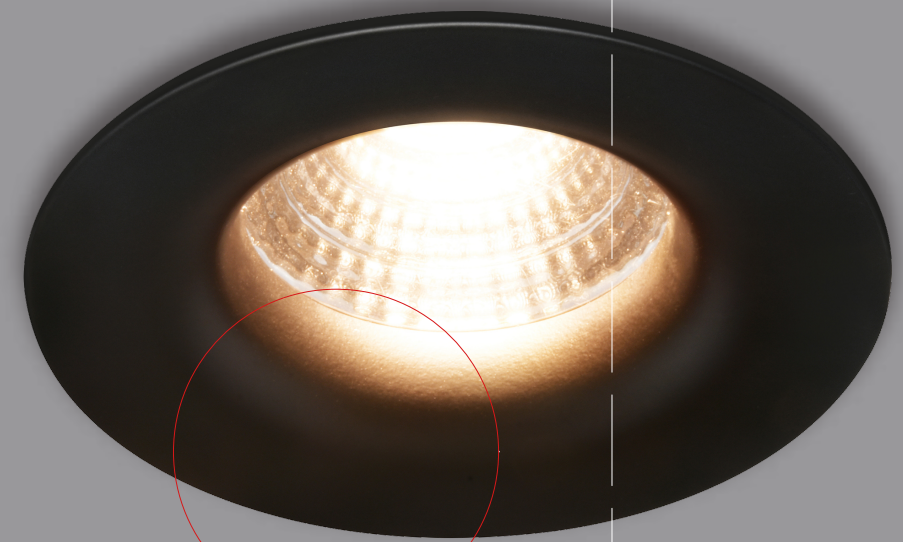

1-KIT

STAKE

2700K WARM WHITE

- 450 LUMEN 6,1W
- 5 YEAR LED GUARANTEE
- ANTI GLARE UGR <19
- DIMMABLE
- PARALLEL CONNECTION
- BEAM ANGLE 36°

STAKE

2700K WARM WHITE

- 450 LUMEN 6,1W
- 5 YEAR LED GUARANTEE
- ANTI GLARE UGR <19
- DIMMABLE
- PARALLEL CONNECTION
- BEAM ANGLE 36°

Max. number of interconnections : 15pcs

Lumen	450lm
Dimmability	Dimmable
Wattage	6,1W LED
Light source	Fixed LED Module
CCT	2700K Warm white
IP class	IP20
Lifetime	20 000 hours
On/Off	20 000x
Voltage	220-240V~ 50Hz
Class	Class II
Beam angle	36°
Warm up time	Instant
CRI	>80
Mercury/Hg	0mg
Material	Plastic / Metal

STAKE

Item N°: 2110360103
Db: 2160503
Sort/Schwarz/Black
Svart/Noir/Zwart

- 2700 KELVIN
- 36°
- Indoor

www.nordlux.com

DO NOT BUILD DIRECTLY INTO INSULATION

AAD: 24022021 YK

Height x Width x Depth COLOR BOX (CM)	NET WEIGHT COLOR BOX (KG)
13x13x6.5 CM	0.042 KG
GROSS WEIGHT COLOR BOX (KG)	VOLUME COLOR BOX (CBM)
0.2366 KG	0.0011 CBM