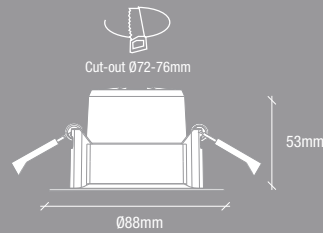

1-KIT

STAKE

2700K WARM WHITE

- 450 LUMEN 6,1W
- 5 YEAR LED GUARANTEE
- ANTI GLARE UGR <19
- DIMMABLE
- PARALLEL CONNECTION
- BEAM ANGLE 36°

STAKE

2700K WARM WHITE

- 450 LUMEN 6,1W
- 5 YEAR LED GUARANTEE
- ANTI GLARE UGR <19
- DIMMABLE
- PARALLEL CONNECTION
- BEAM ANGLE 36°

Max. number of interconnections : 15pcs