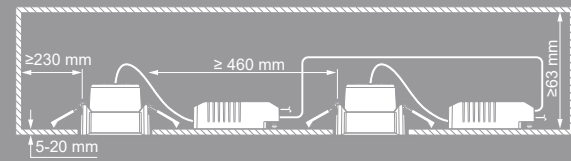

1-KIT

Max. number of interconnections : 15pcs