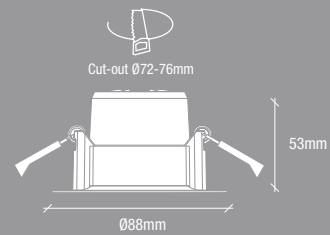

1-KIT

Max. number of interconnections : 15pcs