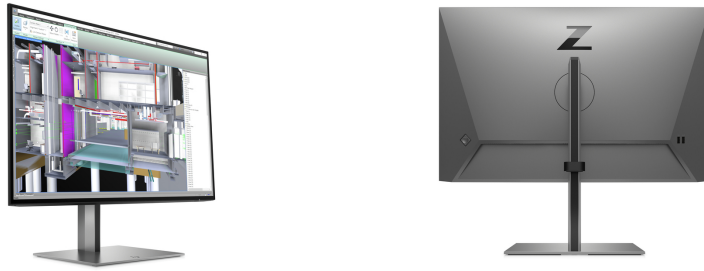

HP Z24u G3 WUXGA USB-C Display Specifications Table

*Product image may differ from actual product

Display type	IPS¹
Panel Active Area	20.41 x 12.76 in 51.84 x 32.4 cm
Brightness	350 nits¹
Contrast ratio	1000:1¹
Response Ratio	5ms GtG (with overdrive)¹
Product colour	Turbo silver head, turbo silver stand
Aspect ratio	16:10¹
Native resolution	WUXGA (1920 x 1200)¹
Resolutions supported	640 x 480; 800 x 600; 1024 x 768; 1280 x 800; 1280 x 1024; 1440 x 900; 1600 x 900; 1600 x 1200; 1680 x 1050; 1920 x 1080; 1920 x 1200
Display features	Language selection; On-screen controls; Anti-glare; Height Adjust/Tilt/Swivel/Pivot
User controls	Exit; Information; Management; Power control; Input control; Menu control; Brightness+; Image; Color
Input signal	1 HDMI 2.0; 1 USB Type-C™ (Alternative mode DisplayPort™ 1.4, Power Delivery up to 100W); 4 USB-A 3.2 Gen 1; 1 DisplayPort™ 1.4-in; 1 DisplayPort™ 1.4-out
Display size (diagonal)	24"
Display size (diagonal, metric)	61 cm (24")
Ports and Connectors	1 RJ-45
Camera	No integrated camera
Environmental	Operating temperature: 5 to 35°C; Operating humidity: 20 to 80% non-condensing;
Power	100 – 240 VAC 50/60 Hz
Power consumption	160 W (maximum), 32 W (typical), 0.5 W (standby)
Dimensions	20.93 x 1.52 x 13.5 in 53.17 x 3.85 x 34.29 cm (Without stand.)
Weight	11.69 lb 5.3 kg (With stand.)
Physical security features	Security lock-ready²
Energy efficiency compliance	ENERGY STAR® certified; TCO certified; EPEAT® registered; TCO certified edge
Certification and compliance	Australian-New Zealand MEPS; BIS; BSMI; CB; CCC; CE; CECP; CEL; cTUVus; EAC; ENERGY STAR®; FCC; GS Mark; ISO 9241-307; KC/KCC; NOM; PSB; SEPA; TCO Certified; TCO Certified Edge; TUV-S; VCCI; Vietnam MEPS; WEEE; Low blue light; Ukraine Energy label; WW application; UAE
What's in the box	Monitor; Documentation; VESA Mount adapter; Cable manager; 1 USB Type-C® to Type-C cable; AC power cord; DisplayPort™ 1.4 cable
Warranty	5 years Next Business Day Onsite Support. HP support includes HP 3-year limited warranty plus a 5-year HP Onsite Care Pack support, as of date of purchase of the hardware product. Onsite support is offered if the problem cannot be handled over the phone. Delivery of support services outside of the applicable HP coverage areas may be subject to longer response times.
Pixels per inch (ppi)	96 ppi
Panel bit depth	8 bit (6 bit + FRC)
Vertical viewing angle	178°
Horizontal viewing angle	178°
Bezel	4-sided micro-edge
Swivel	±45°
Tilt	-5 to +20°
Pivot	±90
Height adjustment range	150 mm
VESA mounting	100 mm x 100 mm (bracket included)
Hardness	3H
Screen treatment	Anti-glare
Touch-enabled	Not touch-enabled
Integrated privacy filter	No
Flicker-free	Yes
Low blue light modes	Yes, HP Eye Ease (TÜV Low Blue Light Hardware Solution certified)
Energy efficiency class	E
Display scan frequency (horizontal)	30-80 KHz
Display scan frequency (vertical)	50-60 Hz
Pixel pitch	0.270 mm