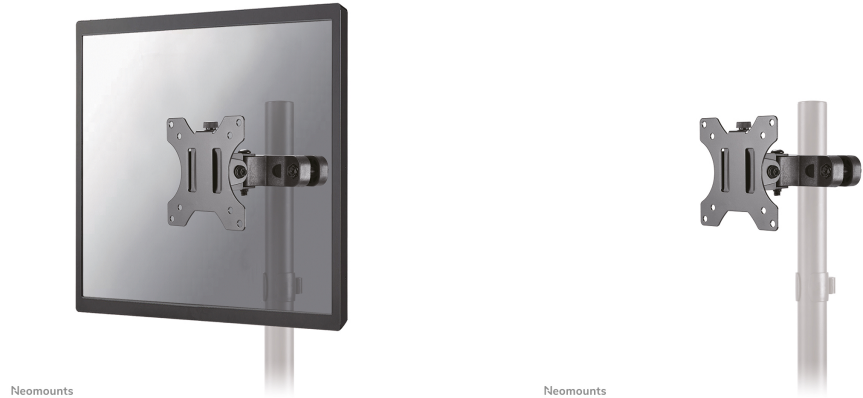

FL40-430BL11

NEOMOUNTS BY NEWSTAR TV POLE MOUNT

Neomounts by Newstar FL40-430BL11 full motion TV pole mount (Ø28-60 mm) for 17-32" screens - Black

SPECIFICATIONS

GENERAL

Distance to wall	11 cm
Max. screen size*	32
Max. weight	8
Min. screen size*	17
Min. weight	0
Screens	1
VESA maximum	100x100
VESA minimum	75x75
VESA pattern	100x100 75x75

The Neomounts by Newstar FL40-430BL11 is a full motion pole mount for flat screens up to 32" with a maximum weight capacity of 8 kg. The versatile tilt (60°), swivel (180°) and rotate (360°) technology allows you to create the optimum viewing angle.

The FL40-430BL11 has a depth of 11 cm and is suitable for screens that meet VESA hole pattern 75x75 to 100x100 mm. The mount includes a nifty Quick-release VESA, that allows you to attach the TV in a wink of an eye.

FUNCTIONALITY

Height	11,4 cm
Rotate (degrees)	360°
Swivel (degrees)	180°
Tilt (degrees)	+30°, -30°
Type	Tilt Rotate Swivel

INFORMATION

Color	Black
Warranty	5 year
EAN code	8717371448981

*Please note: The inch sizes stated are just an indication, combined with the weight and VESA sizes. The maximum weight and VESA size are absolute restrictions for the products and should not be exceeded.