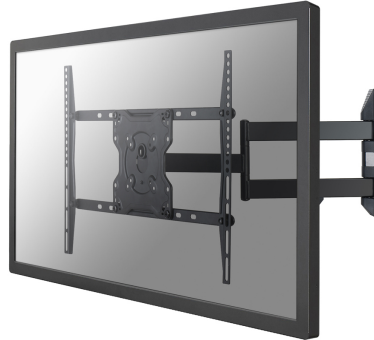

FPMA-W460BLACK

NEOMOUNTS BY NEWSTAR TV WALL MOUNT

Neomounts by Newstar TV/Monitor Wall Mount (Full Motion) for 42"-70" Screen - Black

SPECIFICATIONS

Cable management	Yes
Color	Black
Distance to wall	6 - 51 cm
Max. screen size	70
Max. weight	40
Min. screen size	42
Min. weight	0
Rotate (degrees)	10°
Screens	1
Swivel (degrees)	180°
Tilt (degrees)	20°
Type	Swivel
VESA maximum	600x400 mm
VESA minimum	75x75 mm
VESA pattern	100x100 100x200 200x100 200x200 200x300 200x400 300x100 300x200 300x300 400x400 400x300 400x600 75x75
Warranty	5 year
EAN code	8717371449995

The Neomounts by Newstar wall mount, model FPMA-W460BLACK is a full swing tilt- and swivel wall mount for flat screens up to 70" (178 cm). This mount is a great choice when you want the ultimate viewing flexibility with your flat screen TV. Effortless pull the display out from the wall, position it in almost any direction, turn it around corners and then smoothly return it to the wall when finished.

Neomounts by Newstars? tilt (20°), rotation (10°) and swivel (180°) technology allows the mount to change to any viewing angle to fully benefit from the capabilities of the flat screen. The mount is easily depth adjustable from 6 to 51 centimetres. An innovative cable management conceals and routes cables from mount to flat screen. Hide your cables to keep living room, bedroom or home cinema installation nice and tidy.

Neomounts by Newstar FPMA-W460BLACK has three pivot points and is suitable for screens up to 70" (178 cm). The weight capacity of this product is 40 kg each screen. The wall mount is suitable for screens that meet VESA hole pattern 75x75 to 600x400mm. Different hole patterns can be covered using Neomounts by Newstar VESA adapter plates.