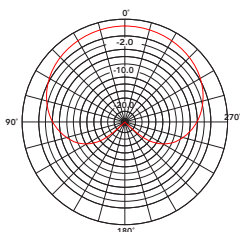

POLAR PATTERN