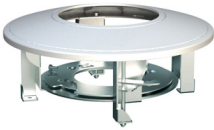

Wall Mount Bracket with Junction Box, Aluminum Alloy

CAS-7317

Pendant Mount Bracket

CAS-7318
Weather Shield

CAS-7319
Junction Box

CAS-7320
In-ceiling Mount Bracket

No liability or responsibility for any errors or omissions in the content.
Specifications are subject to change without notice.
All mentioned brand names are registered trademarks and property of their owners.
Copyright © Digital Data Communications GmbH, Germany. All Rights Reserved.