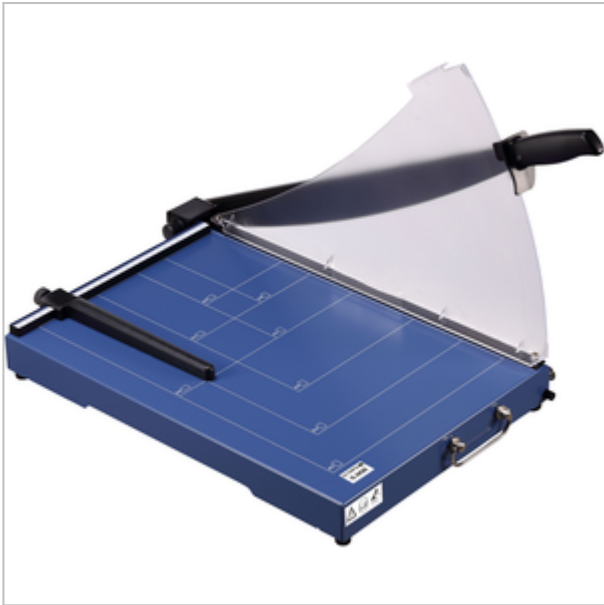

OLYMPIA

Guillotine, OLYMPIA G 4420

Guillotine A3

Perfect cut of photos, cards, printouts or laminated paper

Designed for office, home-office and school

- Number of sheets which can be cutted: 20 sheets
- 448 mm working width
- The paper base is a solid metal plate with scales
- The plate size is 330 x 448 mm
- Rubber feet for a safe usage
- The lever can be fixed
- The fingers are protected

Dimensions: 360 x 535 x 445 mm

Weight: 4,93 kg