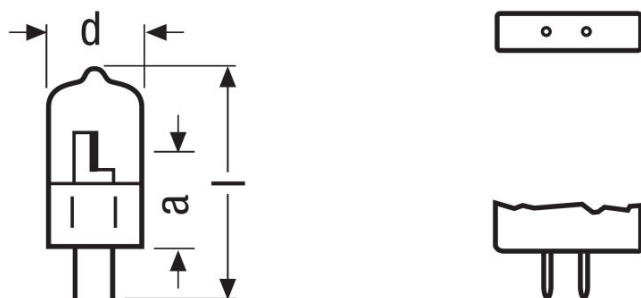

Product datasheet

Technical data

Product information

Order reference	64502 150W 230V
-----------------	-----------------

Electrical data

Nominal wattage	150.00 W
Nominal voltage	230 V

Photometrical data

Nominal luminous flux	4000 lm
Color temperature	3200 K

Dimensions & weight

Diameter	18.0 mm
Length	55.0 mm
Illuminated field	13.0*1.9 mm ²
Filament diameter	1.9 mm

Lifespan

Lifespan	50 h
----------	------

Additional product data

Base (standard designation)	GX6.35
-----------------------------	--------