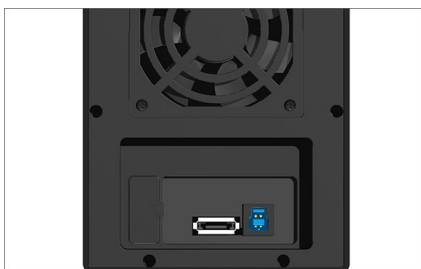

ICY BOX IB-3640SU3

4x SINGLE enclosure with eSATA and USB 3.0 for 3,5" SATA HDDs

Key features

- External SINGLE enclosure for 4x 3.5" SATA drives
- Connection to PC: USB 3.0, Type-A, UASP, with up to 5 Gbit/s
- Additional eSATA host interface with up to 3 Gbit/s
- Easy Swap! -Easy handling due to carrierless hard disk installation
- Supports SINGLE mode - each drive is controlled separately
- LED for: Power, HDD in use/access, fan modes
- 80 mm fan for optimal cooling and quietness
- Energy-saving through automatic stand-by mode
- Plug & Play and HotSwap

Technical data

Model	IB-3640SU3
Article no.	20640
EAN code	4250078186328
Brand	ICY BOX
Colour	Black
Material	Aluminum / plastic
HDD interface	4x 3,5" SATA
External data interface	USB 3.0, eSATA

Transfer rate	Up to 5 Gbit/s
RAID Level	SINGLE
LEDs	Power, fan, Interfaces, HDD access and activity
HDD capacity	Unlimited
Hot Swap	Yes
Fan	1x 80x80x20 mm smart fan, temperatur controlled
Power supply	External power supply, Input: AC 100~240 V, Output: 12 V / 5 A /60 W

ICY BOX **IB-3640SU3**

4x SINGLE enclosure with eSATA and USB 3.0 for 3,5" SATA HDDs

No more "Double Trouble"

In case two HDDs are not enough: In this wonderful JBOB (=Just a bunch of disks) enclosure, four 3.5" HDDs can be mounted. Without using any screws, the HDD can be mounted and replaced. Even while in operation.