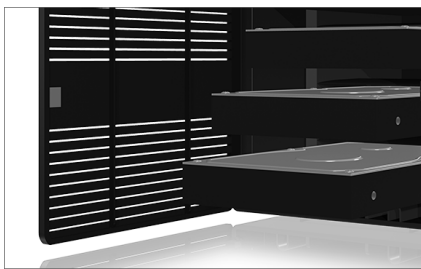

ICY BOX IB-3640SU3

4x SINGLE enclosure with eSATA and USB 3.0 for 3,5" SATA HDDs

Key features

- External SINGLE enclosure for 4x 3.5" SATA drives
- Connection to PC: USB 3.0, Type-A, UASP, with up to 5 Gbit/s
- Additional eSATA host interface with up to 3 Gbit/s
- Easy Swap! -Easy handling due to carrierless hard disk installation
- Supports SINGLE mode - each drive is controlled separately
- LED for: Power, HDD in use/access, fan modes
- 80 mm fan for optimal cooling and quietness
- Energy-saving through automatic stand-by mode
- Plug & Play and HotSwap

Packing content

1x IB-3640SU3, 1x external power supply with cord,
1x USB Type-C™ cable, 1x manual

All good things come in fours

External hard drives are the latest trend. And rightly so, because they can always be transported and connected to another device. The IB-3640SU3 offers enough space, thanks to the fact that up to four hard disks of any size can be operated simultaneously. The robust enclosure made of aluminum not only looks cool, but directs the produced heat efficiently from within the enclosure to the outside. In addition, the cooling is further enhanced by a temperature-controlled fan, which quietly ensures proper air circulation.

ICY BOX **IB-3640SU3**

4x SINGLE enclosure with eSATA and USB 3.0 for 3,5" SATA HDDs

No more "Double Trouble"

In case two HDDs are not enough: In this wonderful JBOB (=Just a bunch of disks) enclosure, four 3.5" HDDs can be mounted. Without using any screws, the HDD can be mounted and replaced. Even while in operation.