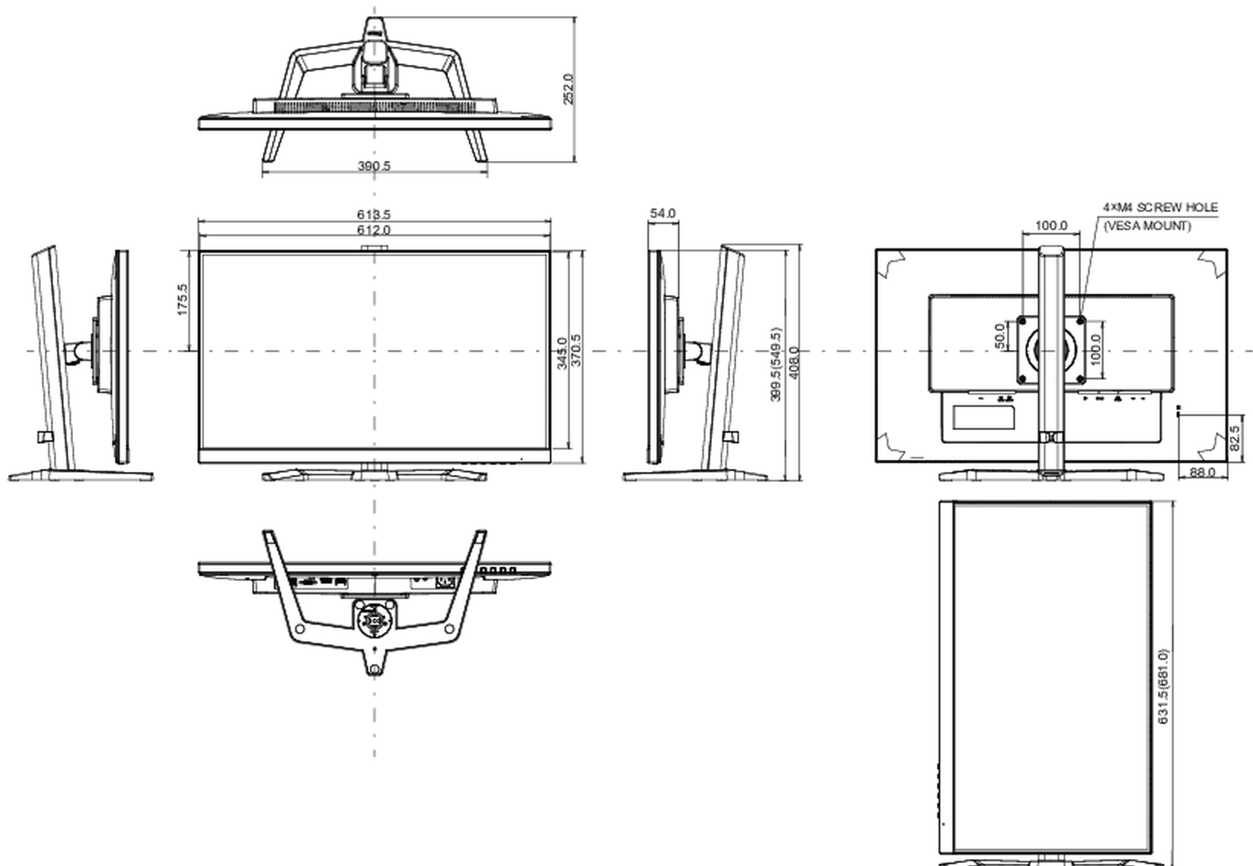

## 08 DIMENSIONS / WEIGHT

Product dimensions W x H x D	613.5 x 399.5 (549.5) x 252mm
Box dimensions W x H x D	692 x 454 x 170mm
Weight (without box)	6.4kg
Weight (with box)	8.4kg
EAN code	4948570121984