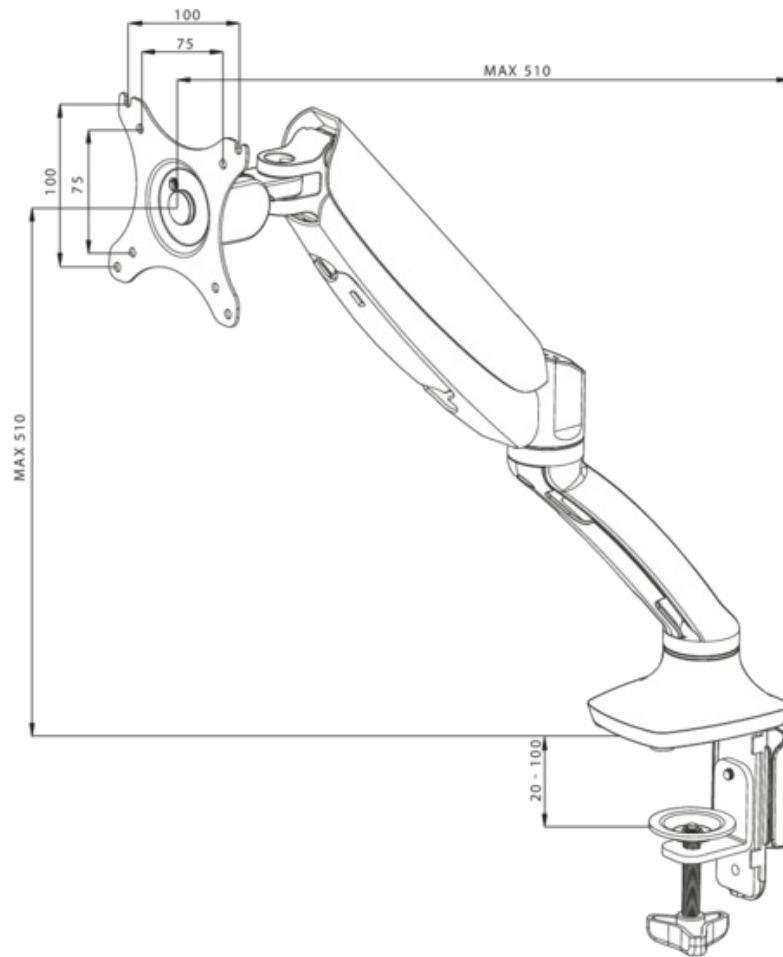

Sleek and stylish single gas spring arm

The iiyama DS3001C-B1 is a desk mount (grommet or clamp) for flat screens up to 27". Using the arm guarantees you gain additional space on your desk and the cable management system helps to keep the workplace tidy. But more importantly, offering broad adjustment capabilities including tilt, swivel, height and rotation, the arm makes sure you can easily adjust the screen position to your preferences assuring ergonomic body posture.

1.

TYPE	gas spring desk mount for desktop monitor
NUMBER OF SCREENS	Yes
DESK MOUNT	desk clamp or desk grommet
SCREEN SIZE	10" - 27"
HEIGHT ADJUSTMENT	0 - 399 mm
SCREEN ROTATION	PIVOT 90°
TILT	-85° - 15°
SWIVEL	360°
MAX WEIGHT	5 kg
MIN WEIGHT	1.5 kg
VESA MINIMUM	75 x 75 mm
VESA MAXIMUM	100 x 100 mm
COLOUR	'black'