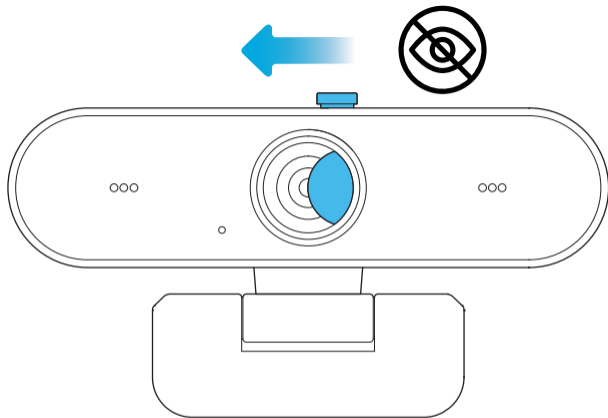

3

Trust

2K WEBCAM

with privacy filter

TAXON

FAQ

WWW.TRUST.COM/24228/FAQ

Trust International BV - Laan van Barcelona 600 - 3317DD, Dordrecht, NL
©2021 Trust All rights reserved.