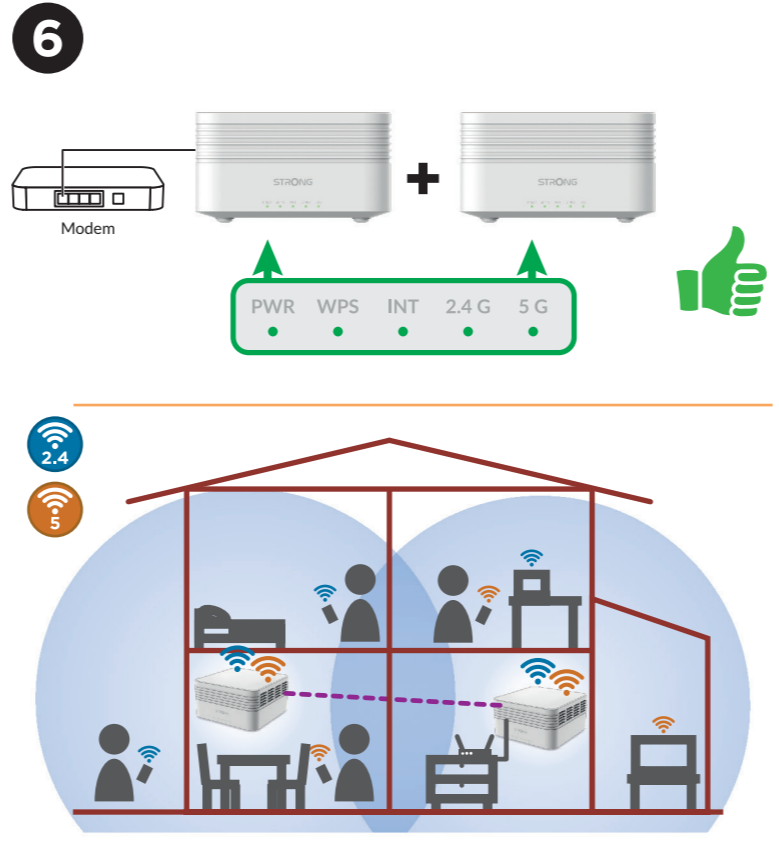

## WI-FI MESH HOME KIT AX3000

High Performance Mesh Wi-Fi 6 System

2x

2x

1x

### Installation Instructions

2

2.1

1

3

## ATRIA Mesh App