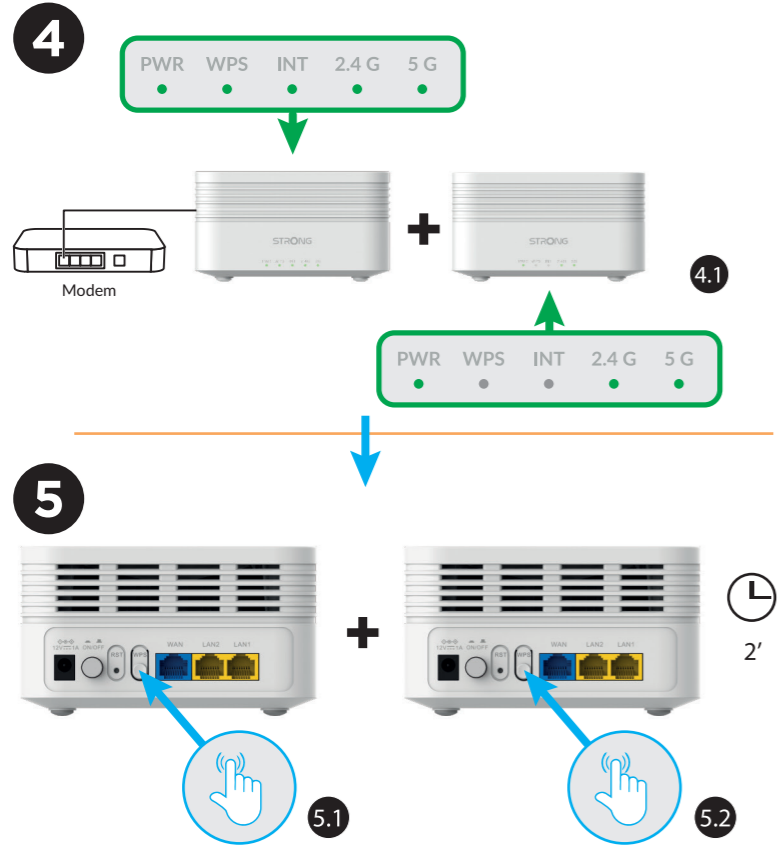

## WI-FI MESH HOME KIT AX3000

High Performance Mesh Wi-Fi 6 System

2x

2x

1x

### Installation Instructions

2

2.1

1

3