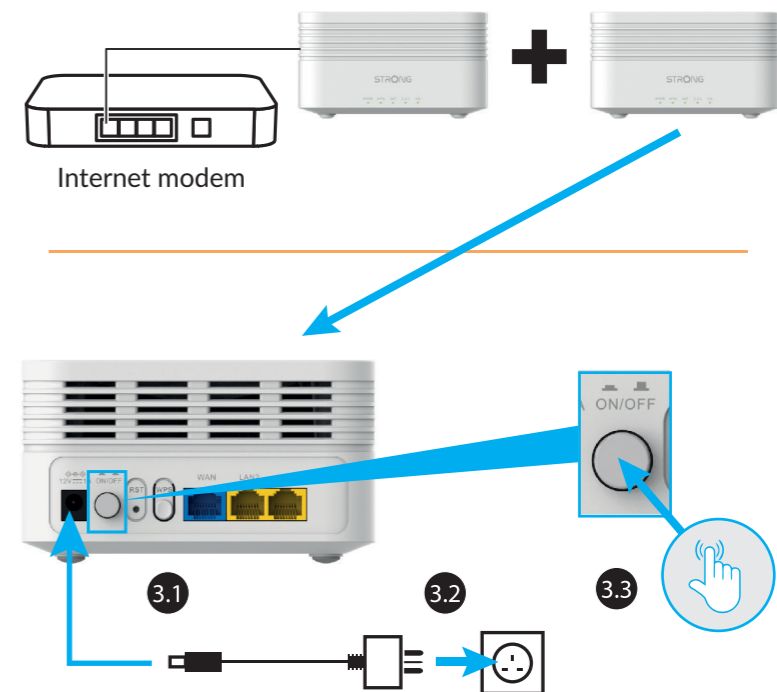

## WI-FI MESH HOME KIT AX3000

High Performance Mesh Wi-Fi 6 System

2x

2x

1x

### Installation Instructions

2

2.1

1

3