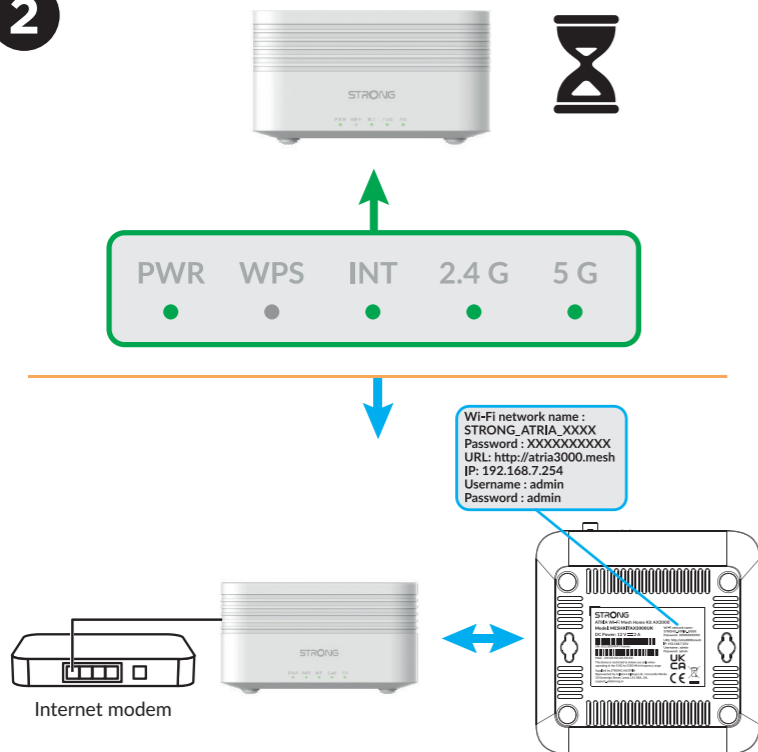

## WI-FI MESH HOME KIT AX3000

High Performance Mesh Wi-Fi 6 System

2x

2x

1x

### Installation Instructions

2

2.1

1

3