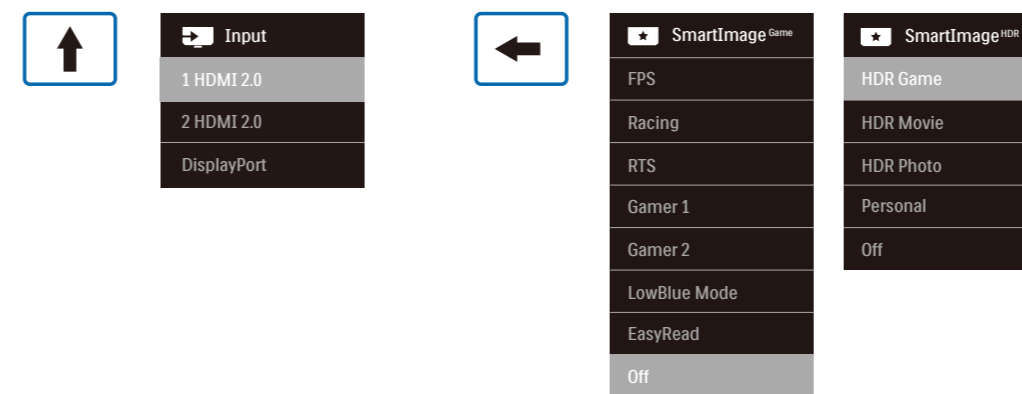

4 27M1C5500V

27M1C5500VL

Register your product and get support at www.philips.com/support

Version: 27M1C5500Q1T
2022 © TOP Victory Investments Ltd. All rights reserved.

Specifications are subject to change without notice.

www.philips.com

Energy Labelling
27M1C5500VL

Printed in China

Q41G27M181368A

PHILIPS
Curved Gaming
Monitor
Momentum 5000

27M1C5500V
27M1C5500VL

Quick start

Register your product and get support at www.philips.com/welcome

Contents

*Different according to region
Display design may differ from that illustrated

1

▲ CAUTION: Place the monitor face down on a smooth surface. Pay attention not to scratch or damage the screen.

2

Earphone-Hang

3

Game Setting	Adaptive Sync	On
	MPRT Level	Off
LowBlue Mode	MPRT Level	0
	Crosshair	Off
Input	Low Input Lag	On
	SmartResponse	Off
Picture	SmartFrame	Off
SmartSize		
Audio		

Game Setting	Adaptive Sync	On
	MPRT Level	Off
LowBlue Mode	MPRT Level	0
	Crosshair	Off
Input	Low Input Lag	On
	SmartResponse	Off
Picture	SmartFrame	Off
SmartSize		
Audio		

Game Setting	Adaptive Sync	On
	MPRT Level	Off
LowBlue Mode	MPRT Level	0
	Crosshair	Off
Input	Low Input Lag	On
	SmartResponse	Off
Picture	SmartFrame	Off
SmartSize		
Audio		

Game Setting	Adaptive Sync	On
	MPRT Level	Off
LowBlue Mode	MPRT Level	0
	Crosshair	Off
Input	Low Input Lag	On
	SmartResponse	Off
Picture	SmartFrame	Off
SmartSize		
Audio