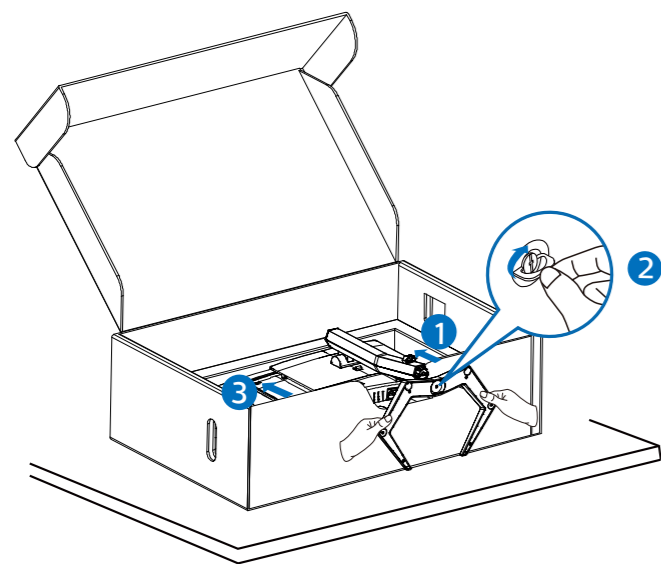

4 27M1C5500V

27M1C5500VL

Register your product and get support at www.philips.com/support

Version: 27M1C5500Q1T
2022 © TOP Victory Investments Ltd. All rights reserved.

Specifications are subject to change without notice.

www.philips.com

Energy Labelling
27M1C5500VL

Printed in China

Q41G27M181368A

PHILIPS
Curved Gaming
Monitor
Momentum 5000

27M1C5500V
27M1C5500VL

Quick start

Register your product and get support at www.philips.com/welcome

Contents

*Different according to region
Display design may differ from that illustrated

1

▲ CAUTION: Place the monitor face down on a smooth surface. Pay attention not to scratch or damage the screen.

2

Earphone-Hang

3

Game Setting	Adaptive Sync	On
	MPRT Level	Off
LowBlue Mode	MPRT Level	0
	Crosshair	Off
Input	Low Input Lag	On
	SmartResponse	Off
Picture	SmartFrame	Off
SmartSize		
Audio		

Game Setting	Adaptive Sync	On
	MPRT Level	Off
LowBlue Mode	MPRT Level	0
	Crosshair	Off
Input	Low Input Lag	On
	SmartResponse	Off
Picture	SmartFrame	Off
SmartSize		
Audio		

Game Setting	Adaptive Sync	On
	MPRT Level	Off
LowBlue Mode	MPRT Level	0
	Crosshair	Off
Input	Low Input Lag	On
	SmartResponse	Off
Picture	SmartFrame	Off
SmartSize		
Audio		

Game Setting	Adaptive Sync	On
	MPRT Level	Off
LowBlue Mode	MPRT Level	0
	Crosshair	Off
Input	Low Input Lag	On
	SmartResponse	Off
Picture	SmartFrame	Off
SmartSize		
Audio